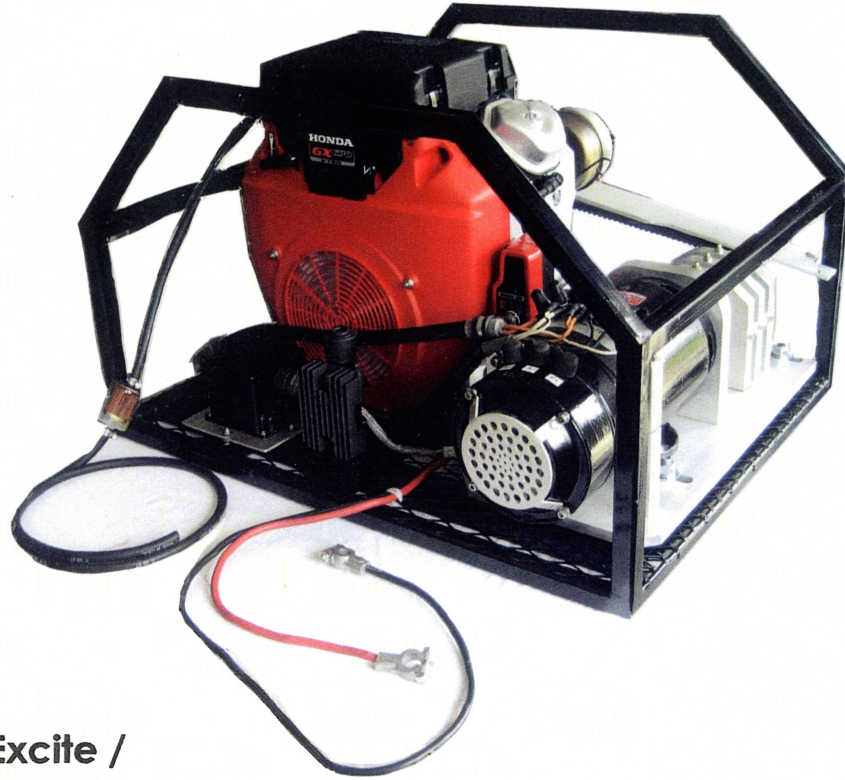

# WALCER GEOPHYSICS LIMITED

---

## Motor Generator - Model MG12A

**Output:** Self Excite /  
Regulated  
120 / 220V AC/  
400 HZ / 3 Phase  
20 KVA Max

**Engine:** 24 HP Honda Electric  
Start

**Generator:** Bendix Aircraft Type /  
Very durable / Forced  
Air Cooled